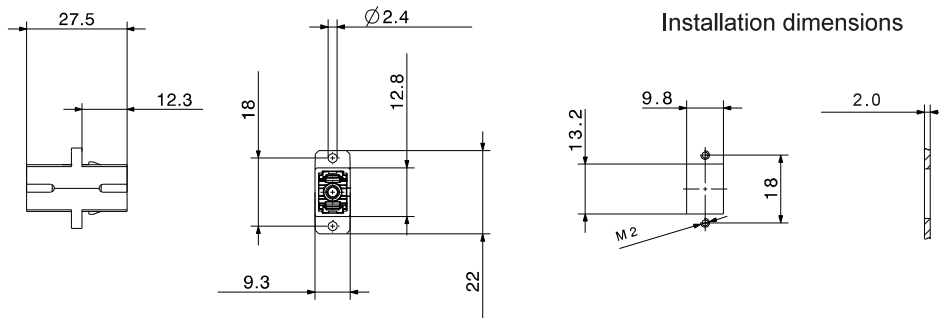

Data Sheet s4u® SC Simplex Adapter with 2-hole flange

- 2-hole flange for screw mounting
- integrated metal latches for snap mounting
- ceramic precision alignment sleeve

Order information

Order Code	Description	Color	Packing
AD-SC-SX-2H-GRN	Fiber Optic Adapter SC/SM APC Simplex, 2-hole flange	green	100
AD-SC-SX-2H-BLU	Fiber Optic Adapter SC/SM UPC Simplex, 2-hole flange	blue	100
AD-SC-SX-2H-GRY	Fiber Optic Adapter SC/MM OM2 Simplex, 2-hole flange	grey	100
AD-SC-SX-2H-AQU	Fiber Optic Adapter SC/MM OM3 Simplex, 2-hole flange	aqua	100
AD-SC-SX-2H-VIO	Fiber Optic Adapter SC/MM OM4 Simplex, 2-hole flange	violet	100

Data Sheet s4u® SC Simplex Adapter with short flange

- short flange for high density applications
- integrated metal latches for snap mounting
- ceramic precision alignment sleeve

Order information

Order Code	Description	Color	Packing
AD-SC-SX-SF-GRN	Fiber Optic Adapter SC/SM APC Simplex, short flange	green	100
AD-SC-SX-SF-BLU	Fiber Optic Adapter SC/SM UPC Simplex, short flange	blue	100
AD-SC-SX-SF-GRY	Fiber Optic Adapter SC/MM OM2 Simplex, short flange	grey	100
AD-SC-SX-SF-AQU	Fiber Optic Adapter SC/MM OM3 Simplex, short flange	aqua	100
AD-SC-SX-SF-VIO	Fiber Optic Adapter SC/MM OM4 Simplex, short flange	violet	100