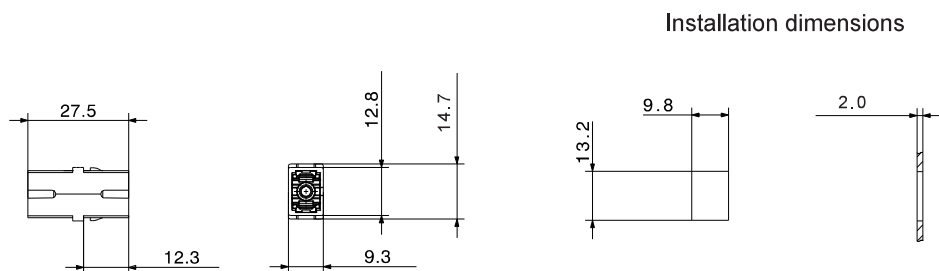

Data Sheet s4u® SC Simplex Adapter with 2-hole flange

- 2-hole flange for screw mounting
- integrated metal latches for snap mounting
- ceramic precision alignment sleeve

Order information

Order Code	Description	Color	Packing
AD-SC-SX-2H-GRN	Fiber Optic Adapter SC/SM APC Simplex, 2-hole flange	green	100
AD-SC-SX-2H-BLU	Fiber Optic Adapter SC/SM UPC Simplex, 2-hole flange	blue	100
AD-SC-SX-2H-GRY	Fiber Optic Adapter SC/MM OM2 Simplex, 2-hole flange	grey	100
AD-SC-SX-2H-AQU	Fiber Optic Adapter SC/MM OM3 Simplex, 2-hole flange	aqua	100
AD-SC-SX-2H-VIO	Fiber Optic Adapter SC/MM OM4 Simplex, 2-hole flange	violet	100

Data Sheet s4u® SC Simplex Adapter with short flange

- short flange for high density applications
- integrated metal latches for snap mounting
- ceramic precision alignment sleeve

Order information

Order Code	Description	Color	Packing
AD-SC-SX-SF-GRN	Fiber Optic Adapter SC/SM APC Simplex, short flange	green	100
AD-SC-SX-SF-BLU	Fiber Optic Adapter SC/SM UPC Simplex, short flange	blue	100
AD-SC-SX-SF-GRY	Fiber Optic Adapter SC/MM OM2 Simplex, short flange	grey	100
AD-SC-SX-SF-AQU	Fiber Optic Adapter SC/MM OM3 Simplex, short flange	aqua	100
AD-SC-SX-SF-VIO	Fiber Optic Adapter SC/MM OM4 Simplex, short flange	violet	100